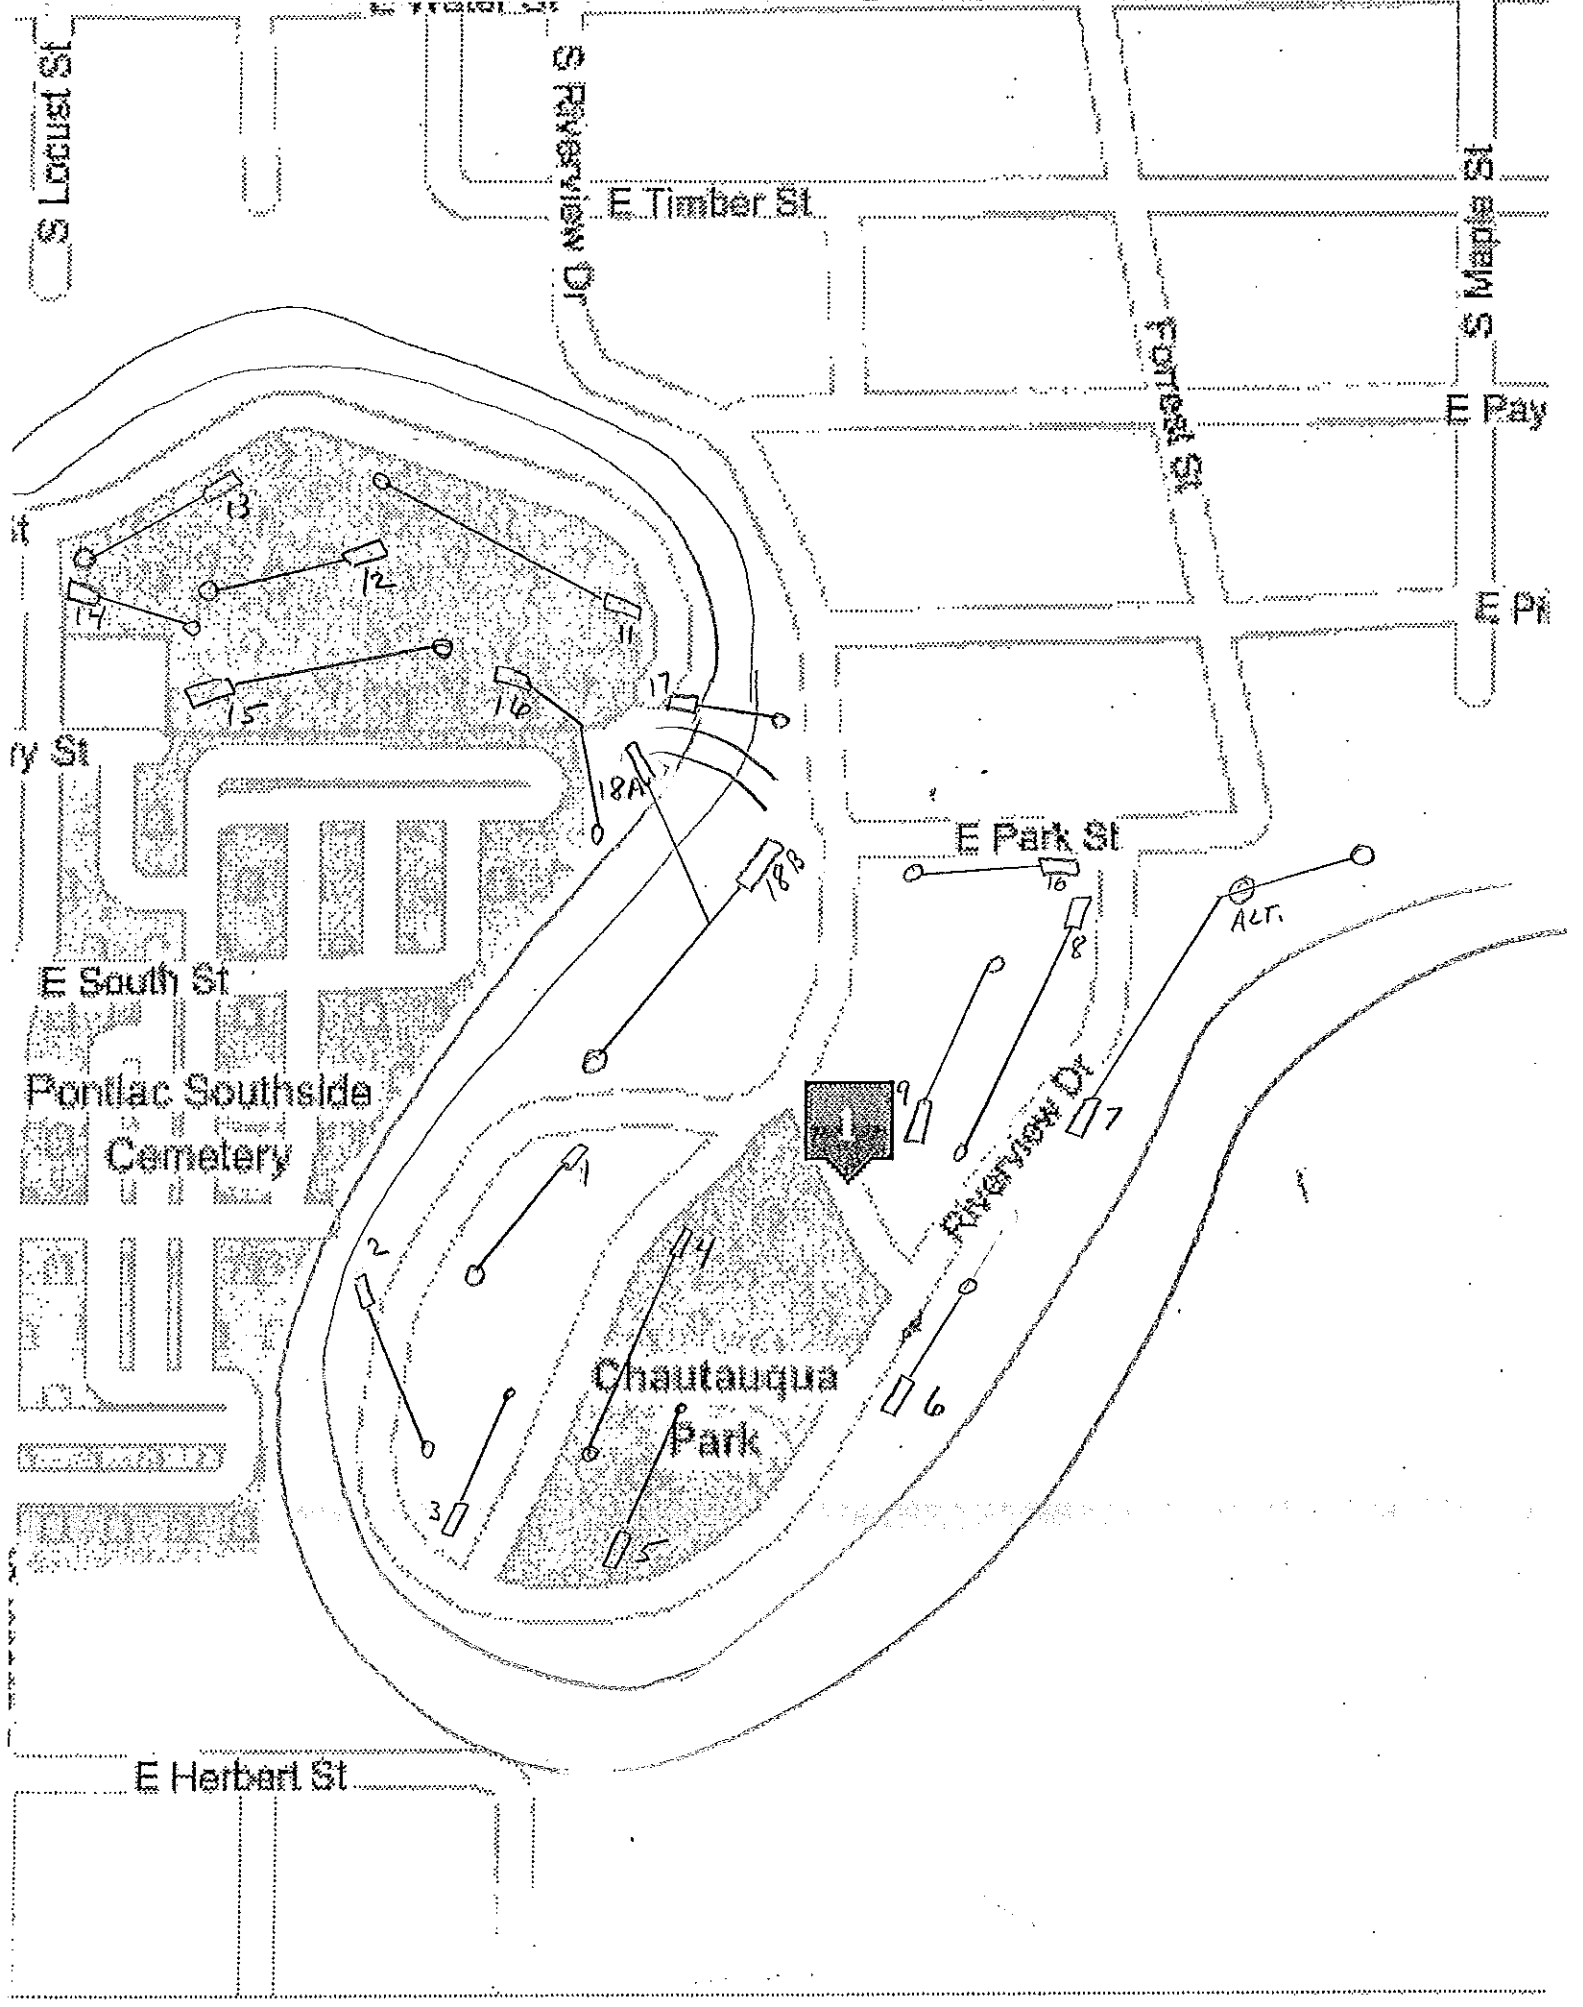

Google maps Address Chautauqua Park
Pontiac, IL 61764

Get Google Maps on your phone
Text the word "GMAPS" to 466453

From the west: take 116 east from I55, north at stoplight by Walgreens. East at next stop light (this is still 116). Then turn to Riverview. Turn right south on Riverview, Riverview takes you right into the park.

From east: take 116 east just past Caseys to Riverview. Left (south) on Riverview to park.

Chautauqua Park Disc Golf Course Pontiac, IL

BASKET	Distance
1	285 ft.
2	318 ft.
3	230 ft.
4	323 ft.
5	250 ft.
6	180 ft.
7	450 ft. or 540 ft.
8	355 ft.
9	270 ft.
10	336 ft.
11	278 ft.
12	379 ft.
13	402 ft.
14	210 ft.
15	495 ft.
16	265 ft.
17	197 ft.
18	530 ft. or 350 ft.