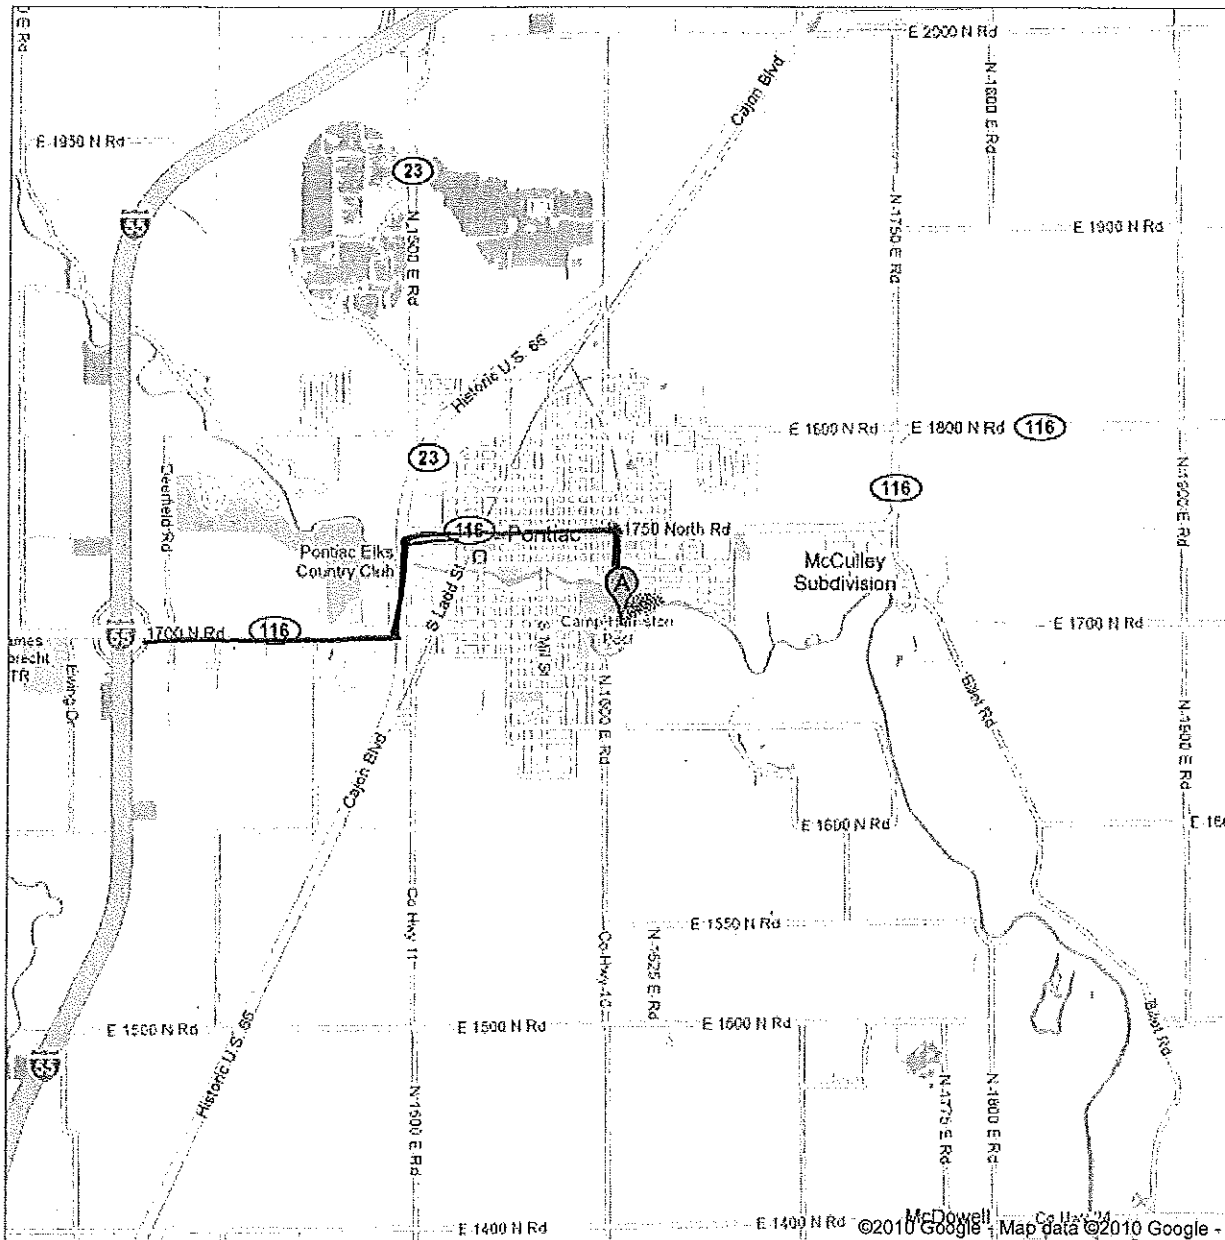

Google maps Address Chautauqua Park
Pontiac, IL 61764

Get Google Maps on your phone
Text the word "GMAPS" to 466453

From the west: take 116 east from I55, north at stoplight by Walgreens. East at next stop light (this is still 116). Then turn to Riverview. Turn right south on Riverview, Riverview takes you right into the park.

From east: take 116 east just past Caseys to Riverview. Left (south) on Riverview to park.

Chautauqua Park Disc Golf Course Pontiac, IL

BASKET	Distance
1	285 ft.
2	318 ft.
3	230 ft.
4	323 ft.
5	250 ft.
6	180 ft.
7	450 ft. or 540 ft.
8	355 ft.
9	270 ft.
10	336 ft.
11	278 ft.
12	379 ft.
13	402 ft.
14	210 ft.
15	495 ft.
16	265 ft.
17	197 ft.
18	530 ft. or 350 ft.

Distance	# of holes
175 – 200 ft.	2
201 – 225	1
226 – 250	2
251 – 275	2
276 – 300	2
301 – 325	2
326 – 350	2
351 – 375	1
376 – 400	1
401 – 425	1
426 – 450	1
451 – 475	0
476 – 500	1
501 – 525	0
526 - 550	2